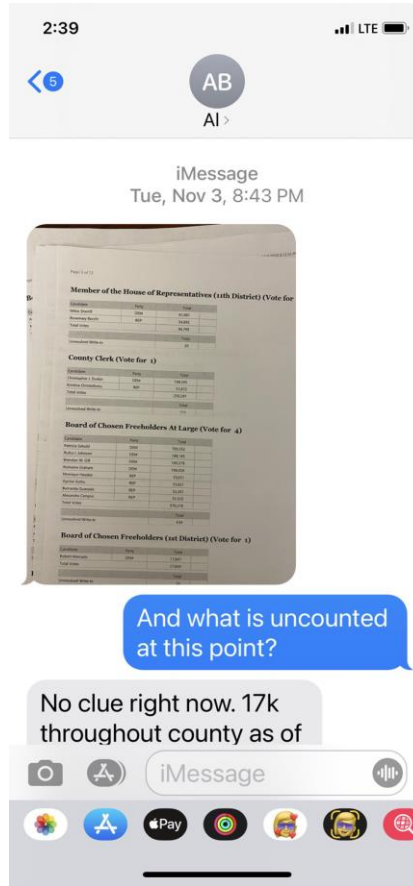

Essex County Election Results Received at 8:43pm

Becchi for Congress
Campaign Staff received the
election results at 8:43pm
from the Essex County
Republican Chairman