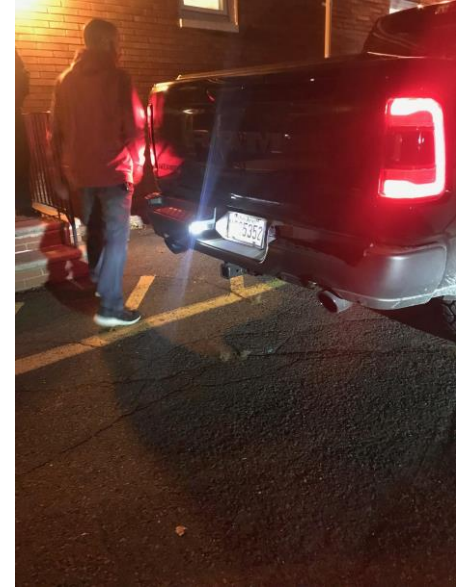

# Handling of Ballots on November 3, 2020--Nutley,NJ

Ballots unsealed and unsupervised before transport

The man in the red sweatshirt transported the ballots to Town Hall

Ballots stuffed in the red bag and unsealed